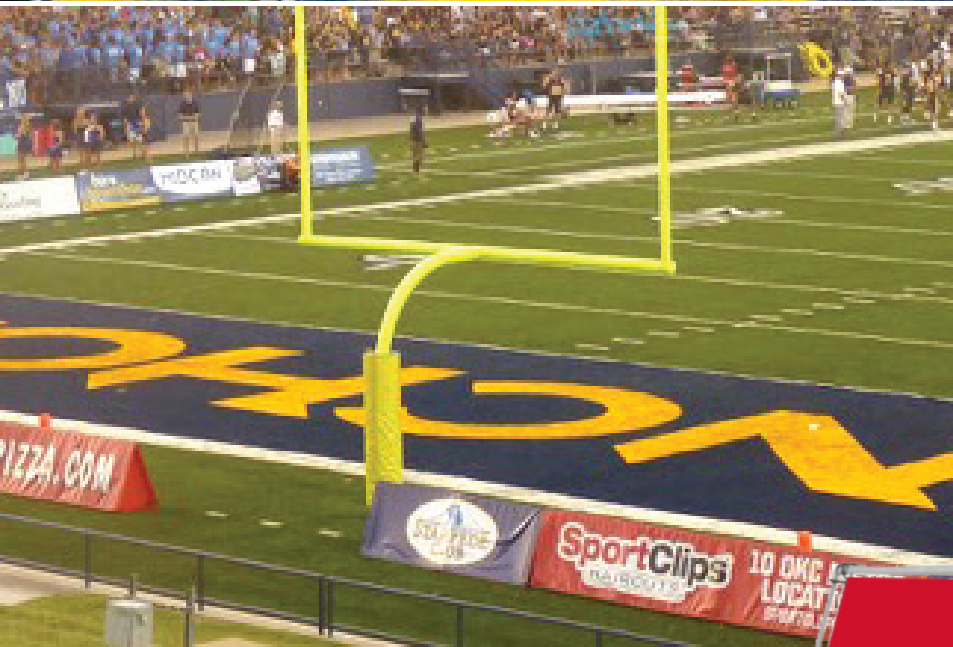

ALUMINUM A-FRAME

A large format A-Frame made from lightweight aluminum. It is very easy to use, reusable and is the perfect graphics carrier for venues, events, exhibitions, promotions and indoor or outdoor shows. Wrap with a vinyl or mesh banner and secure along the edges with Velcro for easy installation and removal. Also works great with grommeted graphics.

POPULAR USES

- Directional or barrier signage
- Sponsorship signage
- Portable mini-billboard
- Outdoor festivals and events
- Retail promotions

ADVANTAGES

- Graphics are displayed on both sides of frame
- Easy push-fit assembly, no tools necessary
- Indoor or outdoor use
- Easy grommet or velcro graphic attachment
- Includes 6 ground stakes and 24 bungee cords and carry bag
- 1 inch square aluminum tubes with reinforced plastic moldings
- One year hardware warranty against manufacture defects

SPECS

Each frame is 98.43 inches wide by 39.37 inches high. The visual graphics area on each side is approximately 92 inches wide x 32 inches high when using grommeted graphics. When using a full wrap, the graphic area is equal to the full dimension of the frame.