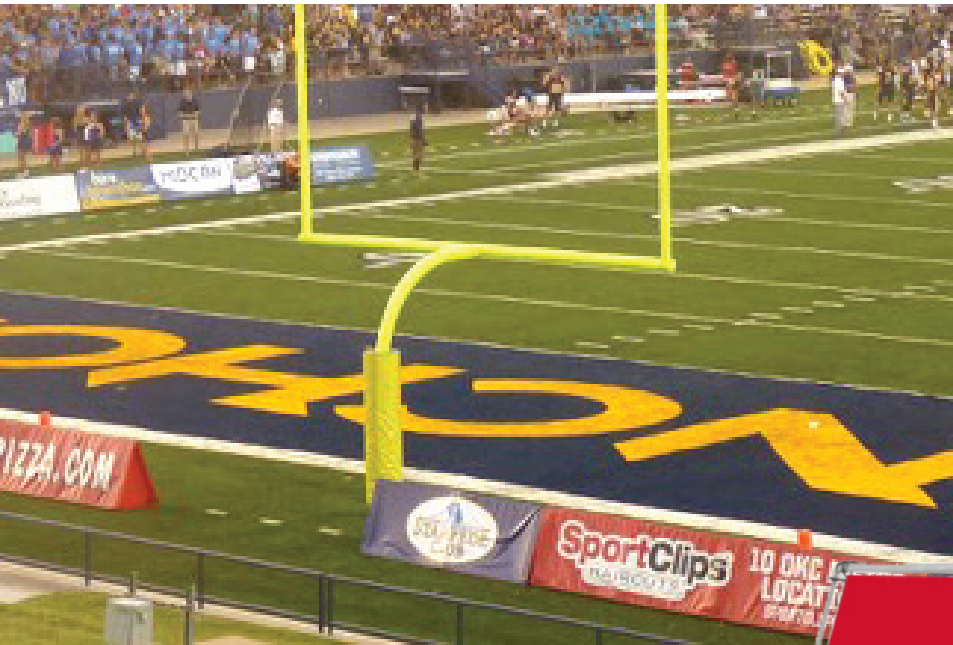

# ALUMINUM A-FRAME

A large format A-Frame made from lightweight aluminum. It is very easy to use, reusable and is the perfect graphics carrier for venues, events, exhibitions, promotions and indoor or outdoor shows. Wrap with a vinyl or mesh banner and secure along the edges with Velcro for easy installation and removal. Also works great with grommeted graphics.

## POPULAR USES

- Directional or barrier signage
- Sponsorship signage
- Portable mini-billboard
- Outdoor festivals and events
- Retail promotions

## ADVANTAGES

- Graphics are displayed on both sides of frame
- Easy push-fit assembly, no tools necessary
- Indoor or outdoor use
- Easy grommet or velcro graphic attachment
- Includes 6 ground stakes and 24 bungee cords and carry bag
- 1 inch square aluminum tubes with reinforced plastic moldings
- One year hardware warranty against manufacture defects