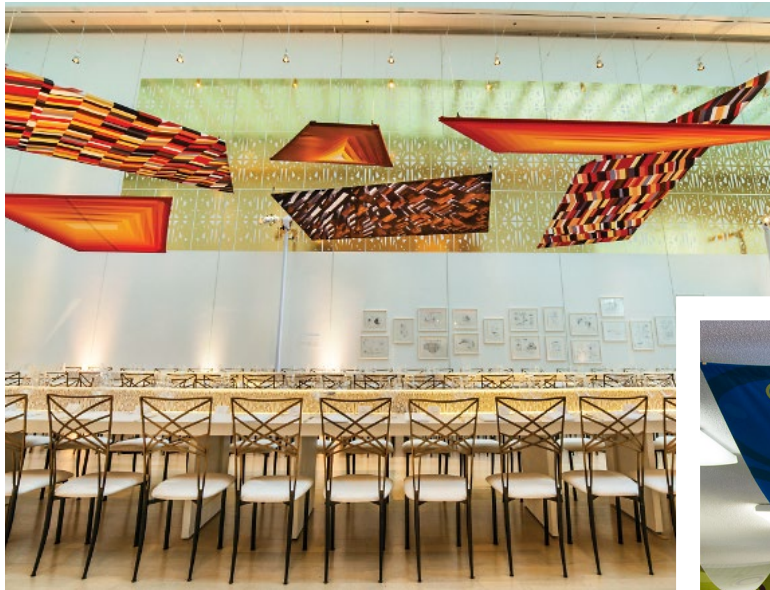

FABRIC

With vibrant color and movement, the look and feel of fabric can bring life to your project. Create large-scale, eye-catching graphics or smaller pops of color that are all printed on wrinkle resistant and washable fabric.