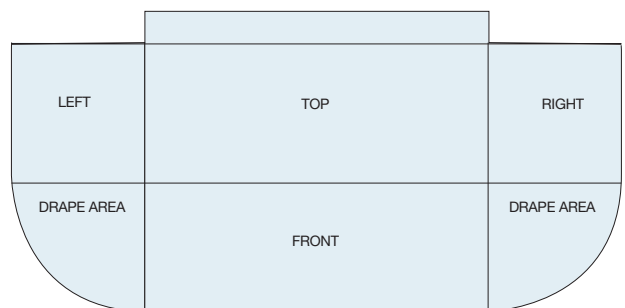

ECONOMY TABLE THROW

- Full-color printed table cloth with open back
- Provides image areas on front, top and sides
- Available in 4', 6', and 8' sizes

CONVERTIBLE TABLE THROW

- Premium full-color printed table cover that converts quickly and easily to fit both a 6' or an 8' table

STRETCH TABLE THROW

- Special full color stretch fabric is printed in full color for a stylish look
- Zipper in the back provides access underneath the table
- Available in 4', 6', and 8' sizes

TABLE RUNNERS

- Accent a solid color draped table with our full-color printed runners
- Available in 24", 30", 36", and 60" widths

* Other custom styles and sizes available

TABLE RUNNER

FULL TABLE THROW

CONVERTIBLE TABLE THROW

ECONOMY TABLE THROW