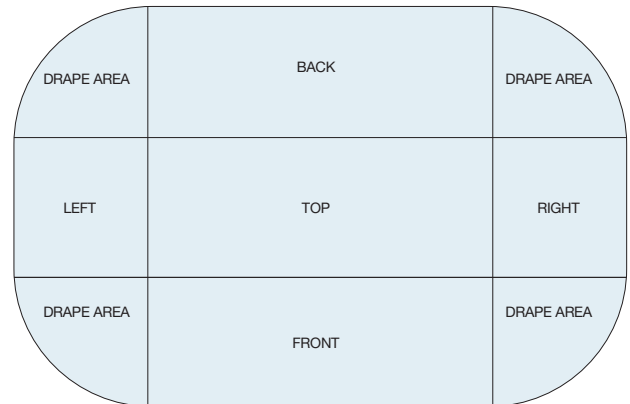

800-898-3022 | sourceonedigital.com

STRETCH TABLE THROW

FULL TABLE THROW

- Premium full-color printed table cover that covers all sides of a table
- Provides image areas on front, top, back and sides
- Available in 4', 6', and 8' sizes

ECONOMY TABLE THROW

- Full-color printed table cloth with open back
- Provides image areas on front, top and sides
- Available in 4', 6', and 8' sizes

CONVERTIBLE TABLE THROW

- Premium full-color printed table cover that converts quickly and easily to fit both a 6' or an 8' table

STRETCH TABLE THROW

- Special full color stretch fabric is printed in full color for a stylish look
- Zipper in the back provides access underneath the table
- Available in 4', 6', and 8' sizes

TABLE RUNNERS

- Accent a solid color draped table with our full-color printed runners
- Available in 24", 30", 36", and 60" widths

* Other custom styles and sizes available

TABLE RUNNER

FULL TABLE THROW

CONVERTIBLE TABLE THROW