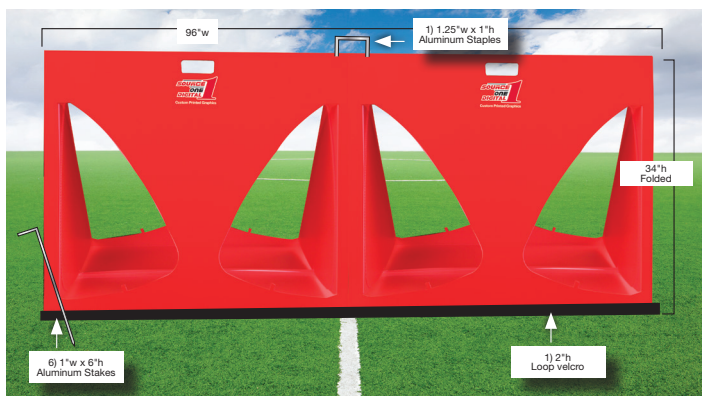

ULTIMATE A-FRAME™

Recognized as a versatile sports display. It promotes sponsorships and branding while creating a player-safe environment. This easy-to-use display is sturdy enough to barricade any field or court and light enough to collapse upon impact.

SPECS

Each Ultimate A-Frame has two corrugated plastic sections that when placed together provide a graphics area that is 96 inches wide x 34 inches high when folded on each side. Keep your sign in place until the end of your event with the provided ultralight aluminum stakes.

POPULAR USES

- Directional or barrier signage
- Sponsorship signage
- Portable mini-billboard
- Outdoor festivals and events
- Retail promotions

ADVANTAGES

- Graphics are displayed on both sides of frame
- Indoor or outdoor use
- Easy to set up and attach graphics
- Collapses on impact for player safety
- Lightweight and portable
- Folds down for easy storage and shipping