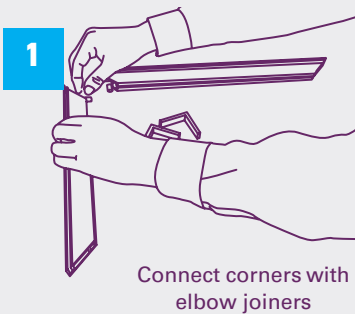

Start by pushing silicone bead into frame at corners

Work from the middle to the edges simply by pushing bead into frame

BACKLIT FRAMES.

This system uses high powered LED lighting. These are easy to install, do not require an electrician, and use up to 60% less electricity than traditional backlit displays.

SINGLE-SIDED BACKLIT FRAMES.

- Single-sided 2.2 inch to 4.25 inch profile
- Several styles available depending on application
- LED lighting provides bright, even illumination with no hot spots
- Lighting is easy to install, no electrician needed
- Mounting options including wall mount, ceiling hung, or free standing
- Satin silver finish available