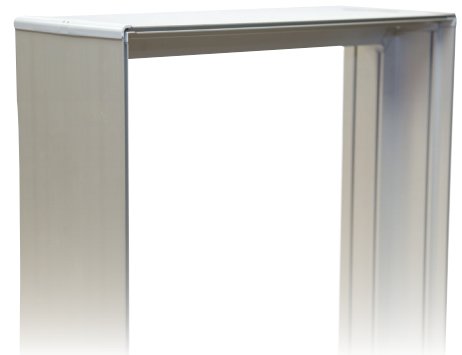

Start by pushing silicone bead into frame at corners

Work from the middle to the edges simply by pushing bead into frame

BACKLIT FRAMES.

This system uses high powered LED lighting. These are easy to install, do not require an electrician, and use up to 60% less electricity than traditional backlit displays.

SINGLE-SIDED BACKLIT FRAMES.

- Single-sided 2.2 inch to 4.25 inch profile
- Several styles available depending on application
- LED lighting provides bright, even illumination with no hot spots
- Lighting is easy to install, no electrician needed
- Mounting options including wall mount, ceiling hung, or free standing
- Satin silver finish available

DOUBLE-SIDED BACKLIT FRAMES.

- Double-sided 7.9 inch profile
- Display the same or different graphics on each side
- Ideal for use as a freestanding lightbox
- Two sturdy feet provide bottom required stability
- LED lighting provides bright, even illumination with no hot spots
- Lighting is easy to install, no electrician needed
- Satin silver finish available

- Single-sided .8 inch to 1.25 inch profile
- Several profiles available
- Most popular style of SEG frame
- Many different mounting options including wall mount, ceiling hung, or free standing
- Satin silver finish standard, or for some profiles matte black