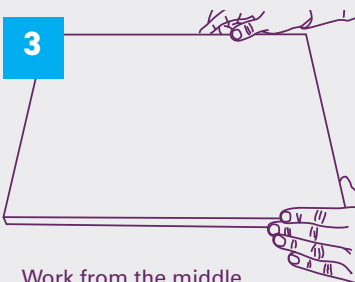

FRAME OPTIONS.

visiFLEX frame systems are simple, versatile and, cost effective to use. The frames can be assembled in just a few easy steps and come in a range of profiles, styles, or custom colors.

Building and installing is as easy as 1, 2, 3

Start by pushing silicone bead into frame at corners

Work from the middle to the edges simply by pushing bead into frame

BACKLIT FRAMES.

This system uses high powered LED lighting. These are easy to install, do not require an electrician, and use up to 60% less electricity than traditional backlit displays.

- Single-sided .8 inch to 1.25 inch profile
- Several profiles available
- Most popular style of SEG frame
- Many different mounting options including wall mount, ceiling hung, or free standing
- Satin silver finish standard, or for some profiles matte black